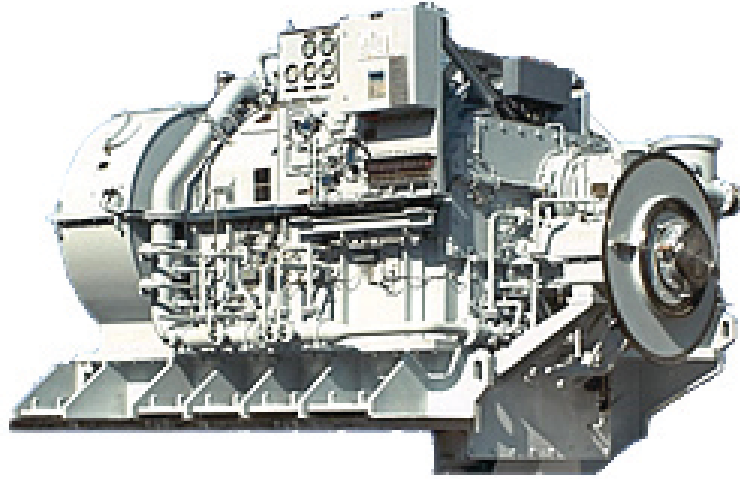

CODOG Marine Gear Box

Description

Features	Double Helical profile ground gears with inbuilt clutch
Advantages	Low Noise and Vibration
Technical Specifications	CODOG Marine Gear Box
Product Application	Bigger Ship
Range	Custom built to client's specifications